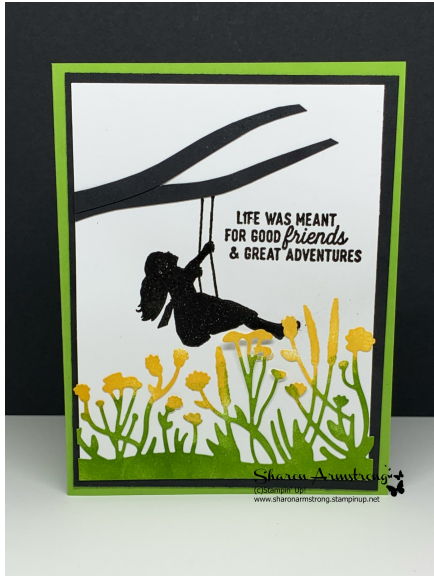

Silhouette Scenes Friends

Created by Sharon Armstrong www.sharonarmstrong.stampinup.net

YouTube Link: <https://youtu.be/HJXHk3iLEfs>

Measurements

- Granny Apple Green Cardstock - 5 1/2" x 8 1/2"
- Basic Black Cardstock 4" x 5 1/4"
- Whisper White Cardstock - 3 3/4" x 5", 4" x 5 1/4", scrap for grass

Product List

- [Silhouette Scenes Cling Stamp Set \[149223\] \\$23.00](#)
- [Friendly Silhouettes Dies \[149546\] \\$32.00](#)
- [Whisper White 8-1/2" X 11" Cardstock \[100730\] \\$9.75](#)
- [Basic Black 8-1/2" X 11" Cardstock \[121045\] \\$8.75](#)
- [Granny Apple Green 8-1/2" X 11" Cardstock \[146990\] \\$8.75](#)
- [Granny Apple Green Stampin' Pad \[147095\] \\$7.50](#)
- [Daffodil Delight Classic Stampin' Pad \[147094\] \\$7.50](#)
- [Versamark Pad \[102283\] \\$9.50](#)
- [Embossing Buddy \[103083\] \\$6.00](#)
- [Sponge Daubers \[133773\] \\$5.00](#)
- [Heat Tool \(Us And Canada\) \[129053\] \\$30.00](#)